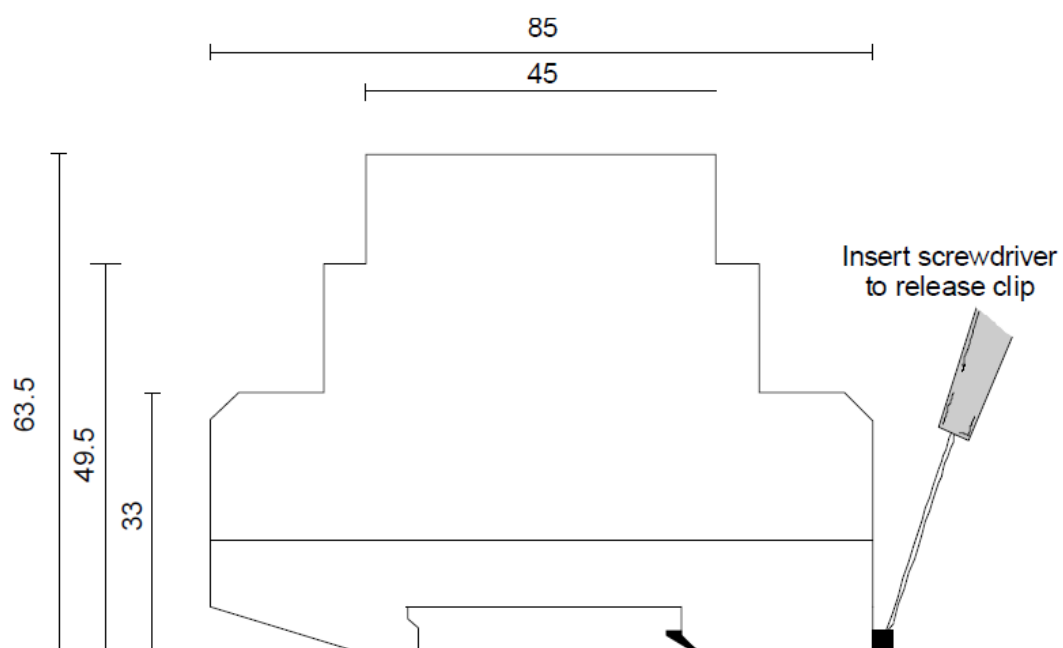

# E-Series Dimensions

Product width = 70mm

All dimensions in mm.