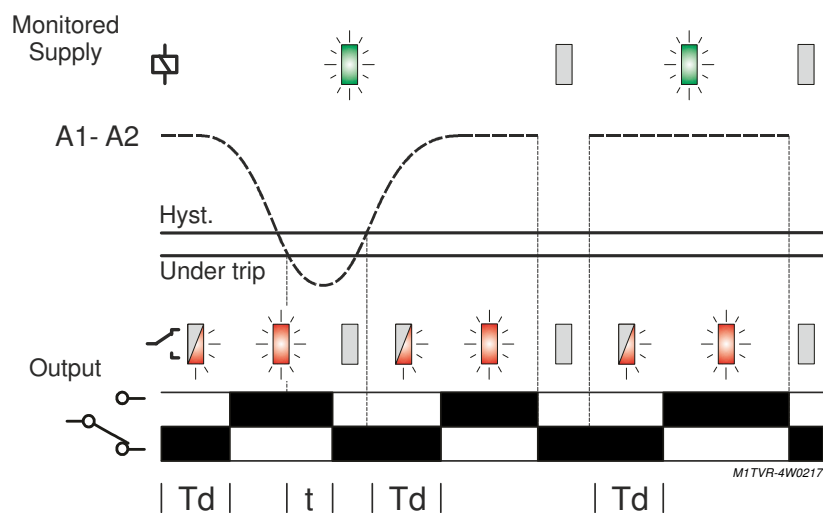

M1TVR Function Diagram

Timed under voltage monitoring (delayed restart)

 LED Off
  LED On
  LED Flashing