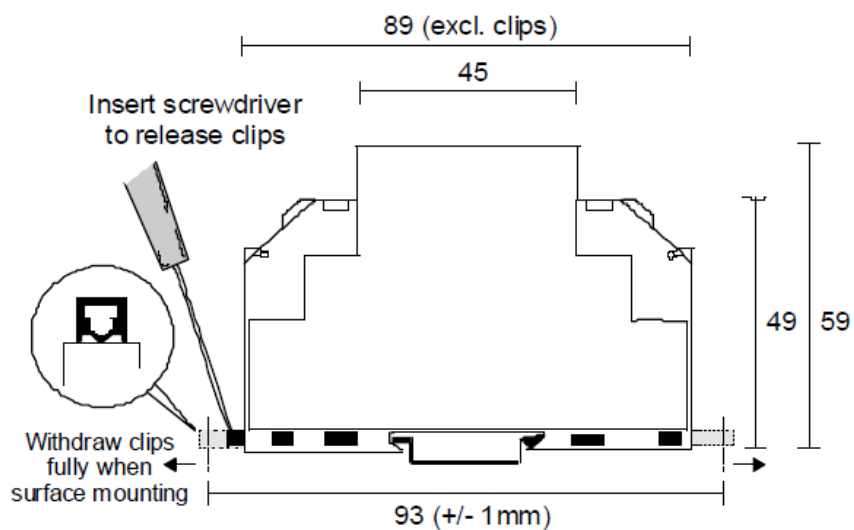

M1-Series Dimensions

Product width = 17.5mm

All dimensions in mm.